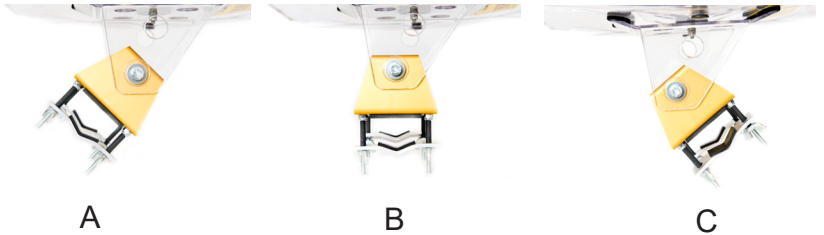

DESIGNED AND MADE IN SWEDEN

Mountain bike map holder

MTB EXTREME GOLD

1 Flexible mounting bracket ensuring easy installation on any handlebar. Unique adjustments for best individual use. You can move the map case both forward and backwards.